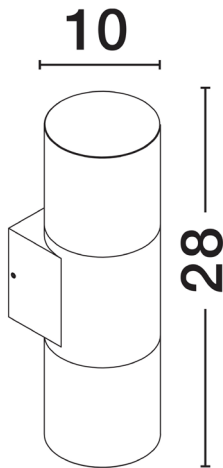

NOVA LUCE

PRODUCT DATASHEET

Version: 001

PRODUCT PHOTOGRAPH

TECHNICAL DRAWING

GENERAL INFORMATION

Product Code	9176106
Collection	Outdoor
Product Category	Wall
Product Family	Paul
Mounting Location	Wall
Application Environment	Outdoor
Specifications	Antisalt Protection

DIMENSION & WEIGHT

LxWxH (cm)	D: 10 H: 28
Cut out (cm)	N/A
Weight (Kgr)	0.7

MATERIAL & COLOR

Product Color	Black
Body Material	Aluminium

APPLICATION & MOUNTING

Ambient Working Temp.	Max 45 oC
Type of Protection	IP65
Dimmable	No
Type of Dimming (Optional)	N/A
Mounting type	Surface
Mounting Depth (cm)	N/A
Led Module Replaceable	Yes
Light Source	LED

Power (Nominal)	10 W
Input voltage (Nominal)	220-240Vac
Mains Frequency	50/60Hz

PHOTOMETRICAL DATA

Luminous Flux	893 lm
Color Temperature	3000 K
Light Color (Designation)	Warm White

WARRANTY

Warranty	3 Years
----------	----------------