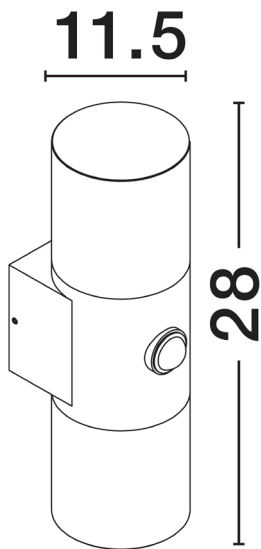

NOVA LUCE

PRODUCT DATASHEET

Version: 001

PRODUCT PHOTOGRAPH

GENERAL INFORMATION

Product Code	9176107
Collection	Outdoor
Product Category	Wall
Product Family	Paul
Mounting Location	Wall
Application Environment	Outdoor
Specifications	Light sensor

DIMENSION & WEIGHT

LxWxH (cm)	D: 11,5 H: 28
Cut out (cm)	N/A
Weight (Kgr)	0.7

TECHNICAL DRAWING

MATERIAL & COLOR

Product Color	Black
Body Material	Aluminium

APPLICATION & MOUNTING

Ambient Working Temp.	Max 45 oC
Type of Protection	IP65
Dimmable	No
Type of Dimming (Optional)	N/A
Mounting type	Surface
Mounting Depth (cm)	N/A
Led Module Replaceable	Yes
Light Source	LED

Power (Nominal)	10 W
Input voltage (Nominal)	220-240Vac
Mains Frequency	50/60Hz

PHOTOMETRICAL DATA

Luminous Flux	893 lm
Color Temperature	3000 K
Light Color (Designation)	Warm White

WARRANTY

Warranty	3 Years
----------	----------------