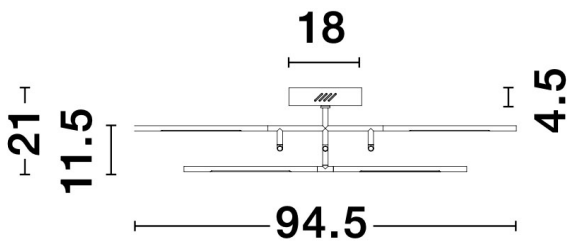

GENERAL INFORMATION

Product Code	9180713
Collection	Decorative
Product Category	Ceiling
Product Family	Raccio
Mounting Location	Ceiling
Application Environment	Indoor

DIMENSION & WEIGHT

LxWxH (cm)	L: 94,5 W: 94,5 H: 21
Cut out (cm)	N/A
Weight (Kgr)	2.1

MATERIAL & COLOR

Product Color	Brass Gold
Body Material	Metal & Acrylic

APPLICATION & MOUNTING

Ambient Working Temp.	Max 45 oC
Type of Protection	IP20
Dimmable	Yes
Type of Dimming (Optional)	Triac
Mounting type	Ceiling
Mounting Depth (cm)	N/A
Led Module Replaceable	No
Light Source	LED

NOVA LUCE S.A

Schimatari Viotias
32009, Greece

+30 22620 58 121
+30 22620 56 743

info@novaluce.com
www.novaluce.com