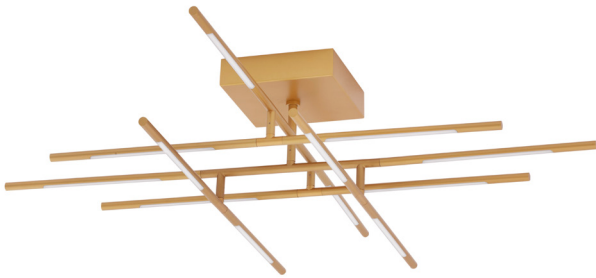

NOVA LUCE

PRODUCT DATASHEET

Version: 001

PRODUCT PHOTOGRAPH

TECHNICAL DRAWING