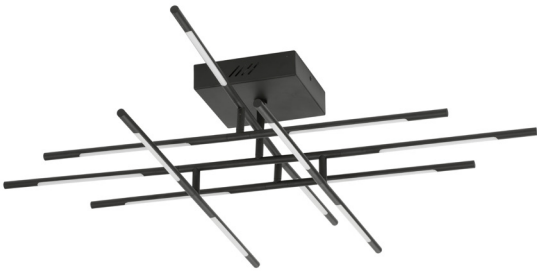

NOVA LUCE

PRODUCT DATASHEET

Version: 001

PRODUCT PHOTOGRAPH

TECHNICAL DRAWING

GENERAL INFORMATION

Product Code	9180714
Collection	Decorative
Product Category	Ceiling
Product Family	Raccio
Mounting Location	Ceiling
Application Environment	Indoor

DIMENSION & WEIGHT

LxWxH (cm)	L: 94,5 W: 94,5 H: 21
Cut out (cm)	N/A
Weight (Kgr)	2.1

MATERIAL & COLOR

Product Color	Black
Body Material	Metal & Acrylic

APPLICATION & MOUNTING

Ambient Working Temp.	Max 45 oC
Type of Protection	IP20
Dimmable	Yes
Type of Dimming (Optional)	Triac
Mounting type	Ceiling
Mounting Depth (cm)	N/A
Led Module Replaceable	No
Light Source	LED