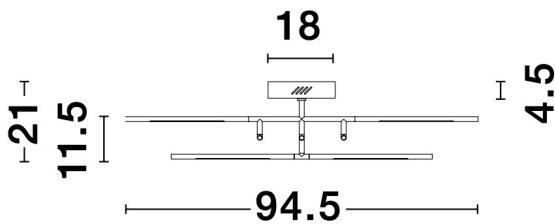

NOVA LUCE

PRODUCT DATASHEET

Version: 001

PRODUCT PHOTOGRAPH

TECHNICAL DRAWING

GENERAL INFORMATION

Product Code	9180714
Collection	Decorative
Product Category	Ceiling
Product Family	Raccio
Mounting Location	Ceiling
Application Environment	Indoor

DIMENSION & WEIGHT

LxWxH (cm)	L: 94,5 W: 94,5 H: 21
Cut out (cm)	N/A
Weight (Kgr)	2.1

MATERIAL & COLOR

Product Color	Black
Body Material	Metal & Acrylic

APPLICATION & MOUNTING

Ambient Working Temp.	Max 45 oC
Type of Protection	IP20
Dimmable	Yes
Type of Dimming (Optional)	Triac
Mounting type	Ceiling
Mounting Depth (cm)	N/A
Led Module Replaceable	No
Light Source	LED

Power (Nominal)	59W
Input voltage (Nominal)	220-240Vac
Mains Frequency	50/60Hz

PHOTOMETRICAL DATA

Luminous Flux	4195 lm
Color Temperature	3000K
Light Color (Designation)	Warm White

WARRANTY

Warranty	3 Years
----------	----------------