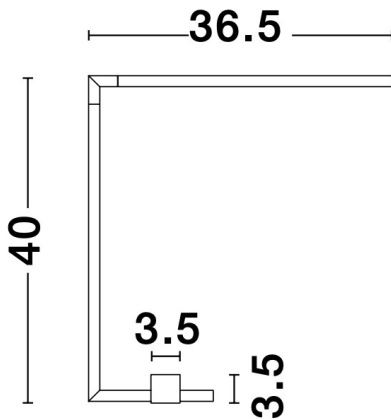

NOVA LUCE

PRODUCT DATASHEET

Version: 001

PRODUCT PHOTOGRAPH

TECHNICAL DRAWING

GENERAL INFORMATION

Product Code	9180724
Collection	Decorative
Product Category	Table
Product Family	Raccio
Mounting Location	N/A
Application Environment	Indoor

DIMENSION & WEIGHT

LxWxH (cm)	L: 38,5 W: 12 H: 40
Cut out (cm)	N/A
Weight (Kgr)	1.4

MATERIAL & COLOR

Product Color	Black
Body Material	Metal & Acrylic

APPLICATION & MOUNTING

Ambient Working Temp.	Max 45 oC
Type of Protection	IP20
Dimmable	No
Type of Dimming (Optional)	N/A
Mounting type	N/A
Mounting Depth (cm)	N/A
Led Module Replaceable	No
Light Source	LED

Power (Nominal)	5W
Input voltage (Nominal)	220-240Vac
Mains Frequency	50/60Hz

PHOTOMETRICAL DATA

Luminous Flux	377 lm
Color Temperature	3000K
Light Color (Designation)	Warm White

WARRANTY

Warranty	3 Years
----------	----------------