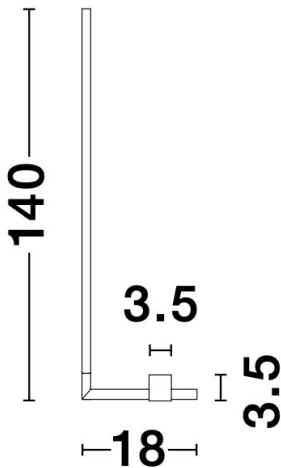

NOVA LUCE

PRODUCT DATASHEET

Version: 001

PRODUCT PHOTOGRAPH

TECHNICAL DRAWING

GENERAL INFORMATION

Product Code	9180726
Collection	Decorative
Product Category	Floor
Product Family	Raccio
Mounting Location	N/A
Application Environment	Indoor

DIMENSION & WEIGHT

LxWxH (cm)	D: 18 H: 140
Cut out (cm)	N/A
Weight (Kgr)	1.8

MATERIAL & COLOR

Product Color	Brass Gold
Body Material	Metal & Acrylic

APPLICATION & MOUNTING

Ambient Working Temp.	Max 45 oC
Type of Protection	IP20
Dimmable	No
Type of Dimming (Optional)	N/A
Mounting type	N/A
Mounting Depth (cm)	N/A
Led Module Replaceable	No
Light Source	LED

Power (Nominal)	21W
Input voltage (Nominal)	220-240Vac
Mains Frequency	50/60Hz

PHOTOMETRICAL DATA

Luminous Flux	1557 lm
Color Temperature	3000K
Light Color (Designation)	Warm White

WARRANTY

Warranty	3 Years
----------	----------------