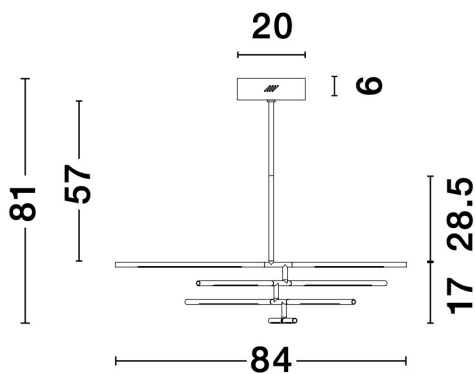

NOVA LUCE

PRODUCT DATASHEET

Version: 001

PRODUCT PHOTOGRAPH

TECHNICAL DRAWING

GENERAL INFORMATION

Product Code	9180781
Collection	Decorative
Product Category	Suspension
Product Family	Raccio
Mounting Location	Ceiling
Application Environment	Indoor

DIMENSION & WEIGHT

LxWxH (cm)	L: 84 W: 80 H: 81
Cut out (cm)	N/A
Weight (Kgr)	1.4

MATERIAL & COLOR

Product Color	Brass Gold
Body Material	Metal & Acrylic

APPLICATION & MOUNTING

Ambient Working Temp.	Max 45 oC
Type of Protection	IP20
Dimmable	Yes
Type of Dimming (Optional)	Triac
Mounting type	Ceiling
Mounting Depth (cm)	N/A
Led Module Replaceable	No
Light Source	LED

Power (Nominal)	48W
Input voltage (Nominal)	220-240Vac
Mains Frequency	50/60Hz

PHOTOMETRICAL DATA

Luminous Flux	3633 lm
Color Temperature	3000K
Light Color (Designation)	Warm White

WARRANTY

Warranty	3 Years
----------	----------------