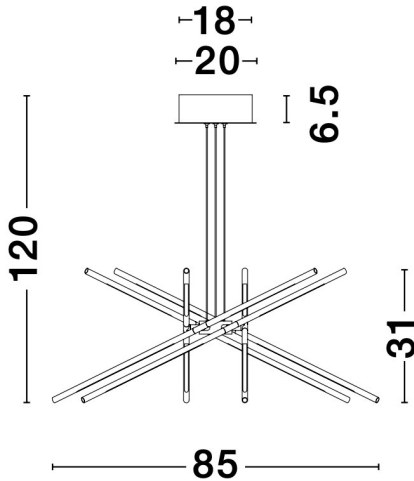

NOVA LUCE

PRODUCT DATASHEET

Version: 001

PRODUCT PHOTOGRAPH

TECHNICAL DRAWING

GENERAL INFORMATION

Product Code	9180783
Collection	Decorative
Product Category	Suspension
Product Family	Raccio
Mounting Location	Ceiling
Application Environment	Indoor

DIMENSION & WEIGHT

LxWxH (cm)	D: 85 H: 120
Cut out (cm)	N/A
Weight (Kgr)	2.7

MATERIAL & COLOR

Product Color	Black
Body Material	Metal & Acrylic

APPLICATION & MOUNTING

Ambient Working Temp.	Max 45 oC
Type of Protection	IP20
Dimmable	Yes
Type of Dimming (Optional)	Triac
Mounting type	Ceiling
Mounting Depth (cm)	N/A
Led Module Replaceable	No
Light Source	LED

Power (Nominal)	68W
Input voltage (Nominal)	220-240Vac
Mains Frequency	50/60Hz

PHOTOMETRICAL DATA

Luminous Flux	5397 lm
Color Temperature	3000K
Light Color (Designation)	Warm White

WARRANTY

Warranty	3 Years
----------	----------------