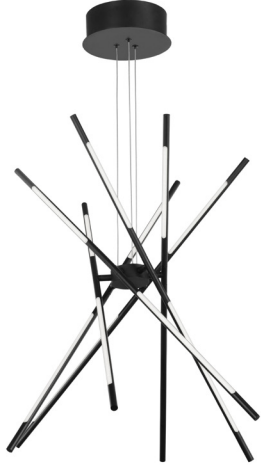

NOVA LUCE

PRODUCT DATASHEET

Version: 001

PRODUCT PHOTOGRAPH

TECHNICAL DRAWING

GENERAL INFORMATION

Product Code	9180783
Collection	Decorative
Product Category	Suspension
Product Family	Raccio
Mounting Location	Ceiling
Application Environment	Indoor

DIMENSION & WEIGHT

LxWxH (cm)	D: 85 H: 120
Cut out (cm)	N/A
Weight (Kgr)	2.7

MATERIAL & COLOR

Product Color	Black
Body Material	Metal & Acrylic

APPLICATION & MOUNTING

Ambient Working Temp.	Max 45 oC
Type of Protection	IP20
Dimmable	Yes
Type of Dimming (Optional)	Triac
Mounting type	Ceiling
Mounting Depth (cm)	N/A
Led Module Replaceable	No
Light Source	LED