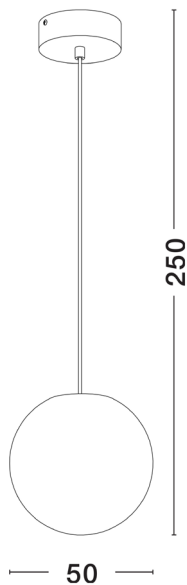

NOVA LUCE

PRODUCT DATASHEET

Version: 001

PRODUCT PHOTOGRAPH

TECHNICAL DRAWING

GENERAL INFORMATION

Product Code	9186712
Collection	Outdoor
Product Category	Wall
Product Family	Mint
Mounting Location	Wall
Application Environment	Outdoor
Specifications	

DIMENSION & WEIGHT

LxWxH (cm)	D: 50 H: 250
Cut out (cm)	N/A
Weight (Kgr)	3.3

MATERIAL & COLOR

Product Color	Black
Body Material	Fiber Resin

APPLICATION & MOUNTING

Ambient Working Temp.	Max 45 oC
Type of Protection	IP65
Dimmable	Depends on the lamp
Type of Dimming (Optional)	Depends on the lamp
Mounting type	Surface
Mounting Depth (cm)	N/A
Led Module Replaceable	Yes
Light Source	LED E27

Power (Nominal)	12 W
Input voltage (Nominal)	220-240Vac
Mains Frequency	50/60Hz

PHOTOMETRICAL DATA

Luminous Flux	Depends on the lamp
Color Temperature	Depends on the lamp
Light Color (Designation)	Depends on the lamp