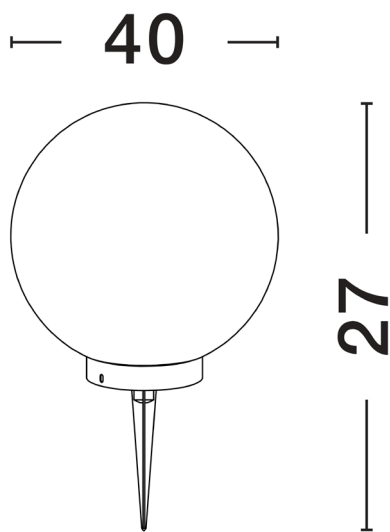

NOVA LUCE

PRODUCT DATASHEET

Version: 001

PRODUCT PHOTOGRAPH

TECHNICAL DRAWING

GENERAL INFORMATION

Product Code	9186716
Collection	Outdoor
Product Category	Floor
Product Family	Metro
Mounting Location	Ground
Application Environment	Outdoor
Specifications	

DIMENSION & WEIGHT

LxWxH (cm)	D: 40 H: 40
Cut out (cm)	N/A
Weight (Kgr)	1.7

MATERIAL & COLOR

Product Color	White
Body Material	Fiber Resin

APPLICATION & MOUNTING

Ambient Working Temp.	Max 45 oC
Type of Protection	IP65
Dimmable	Depends on the lamp
Type of Dimming (Optional)	Depends on the lamp
Mounting type	Surface
Mounting Depth (cm)	N/A
Led Module Replaceable	Yes
Light Source	LED E27

Power (Nominal)	12 W
Input voltage (Nominal)	220-240Vac
Mains Frequency	50/60Hz

PHOTOMETRICAL DATA

Luminous Flux	Depends on the lamp
Color Temperature	Depends on the lamp
Light Color (Designation)	Depends on the lamp