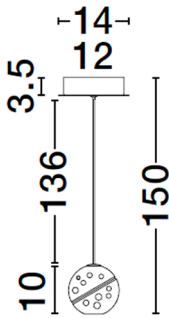

NOVA LUCE

PRODUCT DATASHEET

Version: 001

PRODUCT PHOTOGRAPH

TECHNICAL DRAWING

GENERAL INFORMATION

Product Code	9186958
Collection	Decorative
Product Category	Suspension
Product Family	Licio
Mounting Location	Ceiling
Application Environment	Indoor
Specifications	

DIMENSION & WEIGHT

LxWxH (cm)	D: 14 H: 150
Cut out (cm)	N/A
Weight (Kgr)	1.9

MATERIAL & COLOR

Product Color	Gold
Body Material	Metal & Glass

APPLICATION & MOUNTING

Ambient Working Temp.	Max 45 oC
Type of Protection	IP20
Dimmable	No
Type of Dimming	N/A
Mounting type	Surface
Mounting Depth (cm)	N/A
Led Module Replaceable	No
Light Source	LED

Power (Nominal)	4 W
Input voltage (Nominal)	220-240Vac
Mains Frequency	50/60Hz

PHOTOMETRICAL DATA

Luminous Flux	166 lm
Color Temperature	3000K
Light Color (Designation)	Warm White

WARRANTY

Warranty	3 Years
----------	----------------