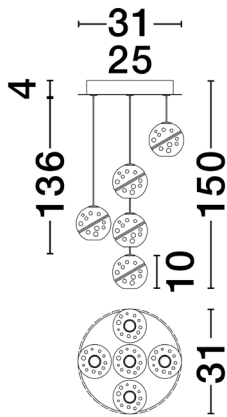

TECHNICAL DRAWING

GENERAL INFORMATION

Product Code	9186960
Collection	Decorative
Product Category	Suspension
Product Family	Licio
Mounting Location	Ceiling
Application Environment	Indoor
Specifications	

DIMENSION & WEIGHT

LxWxH (cm)	D: 31 H: 150
Cut out (cm)	N/A
Weight (Kgr)	7.1

MATERIAL & COLOR

Product Color	Gold
Body Material	Metal & Glass

APPLICATION & MOUNTING

Ambient Working Temp.	Max 45 oC
Type of Protection	IP20
Dimmable	Yes
Type of Dimming	Triac
Mounting type	Surface
Mounting Depth (cm)	N/A
Led Module Replaceable	No
Light Source	LED

NOVA LUCE S.A

Schimatari Viotias
32009, Greece

+30 22620 58 121
+30 22620 56 743

info@novaluce.com
www.novaluce.com