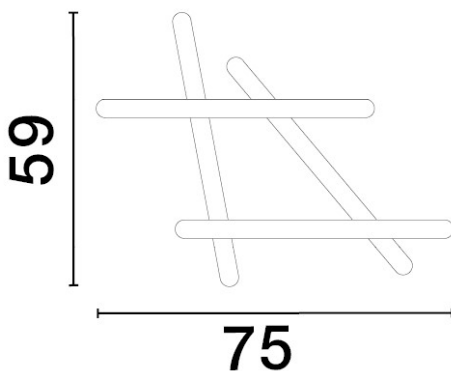

NOVA LUCE

PRODUCT DATASHEET

Version: 001

PRODUCT PHOTOGRAPH

GENERAL INFORMATION

Product Code	9210925
Collection	Decorative
Product Category	Ceiling
Product Family	Willow
Mounting Location	Ceiling
Application Environment	Indoor

DIMENSION & WEIGHT

LxWxH (cm)	L: 75 W: 59 H: 5,6
Cut out (cm)	N/A
Weight (Kgr)	2.5

TECHNICAL DRAWING

MATERIAL & COLOR

Product Color	Sandy Black
Body Material	Aluminium & Acrylic

APPLICATION & MOUNTING

Ambient Working Temp.	Max 45 oC
Type of Protection	IP20
Dimmable	Yes
Type of Dimming (Optional)	Triac
Mounting type	Ceiling
Mounting Depth (cm)	N/A
Led Module Replaceable	No
Light Source	LED