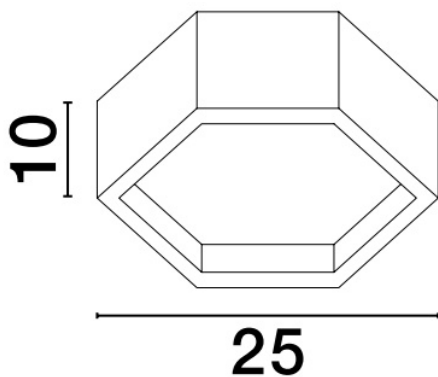

NOVA LUCE

PRODUCT DATASHEET

Version: 001

PRODUCT PHOTOGRAPH

TECHNICAL DRAWING

GENERAL INFORMATION

Product Code	9212312
Collection	Decorative
Product Category	Ceiling
Product Family	Samba
Mounting Location	Ceiling
Application Environment	Indoor

DIMENSION & WEIGHT

LxWxH (cm)	D: 25 H: 10
Cut out (cm)	N/A
Weight (Kgr)	1.1

MATERIAL & COLOR

Product Color	Sandy Black
Body Material	Aluminium & Acrylic

APPLICATION & MOUNTING

Ambient Working Temp.	Max 45 oC
Type of Protection	IP20
Dimmable	No
Type of Dimming (Optional)	N/A
Mounting type	Ceiling
Mounting Depth (cm)	N/A
Led Module Replaceable	No
Light Source	LED

Power (Nominal)	10W
Input voltage (Nominal)	220-240Vac
Mains Frequency	50/60Hz

PHOTOMETRICAL DATA

Luminous Flux	600 lm
Color Temperature	3000K
Light Color (Designation)	Warm White

WARRANTY

Warranty	3 Years
----------	----------------