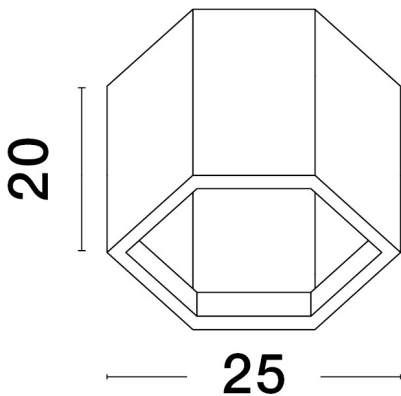

NOVA LUCE

PRODUCT DATASHEET

Version: 001

PRODUCT PHOTOGRAPH

TECHNICAL DRAWING

GENERAL INFORMATION

Product Code	9212314
Collection	Decorative
Product Category	Ceiling
Product Family	Samba
Mounting Location	Ceiling
Application Environment	Indoor

DIMENSION & WEIGHT

LxWxH (cm)	D: 25 H: 20
Cut out (cm)	N/A
Weight (Kgr)	1.9

MATERIAL & COLOR

Product Color	Sandy Black
Body Material	Aluminium & Acrylic

APPLICATION & MOUNTING

Ambient Working Temp.	Max 45 oC
Type of Protection	IP20
Dimmable	No
Type of Dimming (Optional)	N/A
Mounting type	Ceiling
Mounting Depth (cm)	N/A
Led Module Replaceable	No
Light Source	LED

Power (Nominal)	10W
Input voltage (Nominal)	220-240Vac
Mains Frequency	50/60Hz

PHOTOMETRICAL DATA

Luminous Flux	600 lm
Color Temperature	3000K
Light Color (Designation)	Warm White

WARRANTY

Warranty	3 Years
----------	----------------