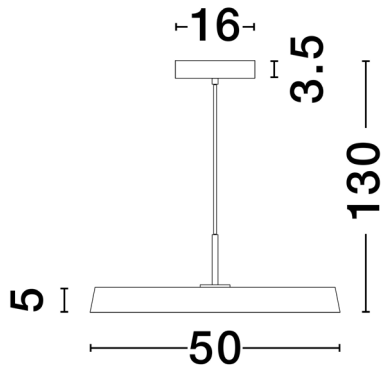

NOVA LUCE

PRODUCT DATASHEET

Version: 001

PRODUCT PHOTOGRAPH

TECHNICAL DRAWING

GENERAL INFORMATION

Product Code	9223416
Collection	Decorative
Product Category	Suspension
Product Family	Vetro
Mounting Location	Ceiling
Application Environment	Indoor
Specifications	

DIMENSION & WEIGHT

LxWxH (cm)	D: 50 H: 130
Cut out (cm)	N/A
Weight (Kgr)	3.0

MATERIAL & COLOR

Product Color	Gold & Black
Body Material	Aluminium & Acrylic

APPLICATION & MOUNTING

Ambient Working Temp.	Max 45 oC
Type of Protection	IP20
Dimmable	No
Type of Dimming	N/A
Mounting type	Surface
Mounting Depth (cm)	N/A
Led Module Replaceable	No
Light Source	LED

Power (Nominal)	37 W
Input voltage (Nominal)	220-240Vac
Mains Frequency	50/60Hz

PHOTOMETRICAL DATA

Luminous Flux	4275 lm
Color Temperature	3000K
Light Color (Designation)	Warm White

WARRANTY

Warranty	3 Years
----------	----------------