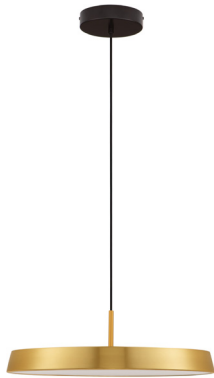

NOVA LUCE

PRODUCT DATASHEET

Version: 001

PRODUCT PHOTOGRAPH

TECHNICAL DRAWING

GENERAL INFORMATION

Product Code	9223416
Collection	Decorative
Product Category	Suspension
Product Family	Vetro
Mounting Location	Ceiling
Application Environment	Indoor
Specifications	

DIMENSION & WEIGHT

LxWxH (cm)	D: 50 H: 130
Cut out (cm)	N/A
Weight (Kgr)	3.0

MATERIAL & COLOR

Product Color	Gold & Black
Body Material	Aluminium & Acrylic

APPLICATION & MOUNTING

Ambient Working Temp.	Max 45 oC
Type of Protection	IP20
Dimmable	No
Type of Dimming	N/A
Mounting type	Surface
Mounting Depth (cm)	N/A
Led Module Replaceable	No
Light Source	LED