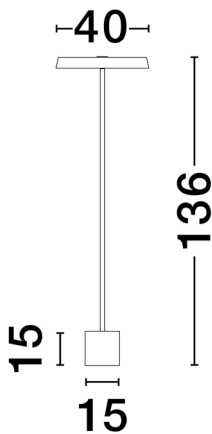

NOVA LUCE

PRODUCT DATASHEET

Version: 001

PRODUCT PHOTOGRAPH

TECHNICAL DRAWING

GENERAL INFORMATION

Product Code	9223417
Collection	Decorative
Product Category	Floor
Product Family	Vetro
Mounting Location	N/A
Application Environment	Indoor
Specifications	

DIMENSION & WEIGHT

LxWxH (cm)	D: 40 H: 136
Cut out (cm)	N/A
Weight (Kgr)	Shade 2,3 Base-5,5

MATERIAL & COLOR

Product Color	Green & Black
Body Material	Aluminium & Acrylic

APPLICATION & MOUNTING

Ambient Working Temp.	Max 45 oC
Type of Protection	IP20
Dimmable	No
Type of Dimming	N/A
Mounting type	N/A
Mounting Depth (cm)	N/A
Led Module Replaceable	No
Light Source	LED

Power (Nominal)	33 W
Input voltage (Nominal)	220-240Vac
Mains Frequency	50/60Hz

PHOTOMETRICAL DATA

Luminous Flux	2666 lm
Color Temperature	3000K
Light Color (Designation)	Warm White

WARRANTY

Warranty	3 Years
----------	----------------