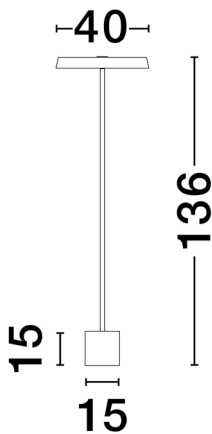

NOVA LUCE

PRODUCT DATASHEET

Version: 001

PRODUCT PHOTOGRAPH

TECHNICAL DRAWING

GENERAL INFORMATION

Product Code	9223419
Collection	Decorative
Product Category	Floor
Product Family	Vetro
Mounting Location	N/A
Application Environment	Indoor
Specifications	

DIMENSION & WEIGHT

LxWxH (cm)	D: 40 H: 136
Cut out (cm)	N/A
Weight (Kgr)	Shade 2,3 Base-5,5

MATERIAL & COLOR

Product Color	Black
Body Material	Aluminium & Acrylic

APPLICATION & MOUNTING

Ambient Working Temp.	Max 45 oC
Type of Protection	IP20
Dimmable	No
Type of Dimming	N/A
Mounting type	N/A
Mounting Depth (cm)	N/A
Led Module Replaceable	No
Light Source	LED

Power (Nominal)	33 W
Input voltage (Nominal)	220-240Vac
Mains Frequency	50/60Hz

PHOTOMETRICAL DATA

Luminous Flux	2666 lm
Color Temperature	3000K
Light Color (Designation)	Warm White

WARRANTY

Warranty	3 Years
----------	----------------