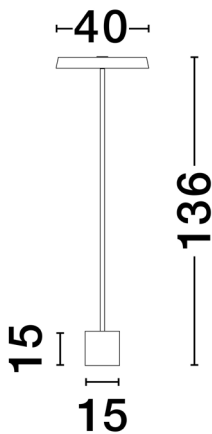

NOVA LUCE

PRODUCT DATASHEET

Version: 001

PRODUCT PHOTOGRAPH

TECHNICAL DRAWING

GENERAL INFORMATION

Product Code	9223420
Collection	Decorative
Product Category	Floor
Product Family	Vetro
Mounting Location	N/A
Application Environment	Indoor
Specifications	

DIMENSION & WEIGHT

LxWxH (cm)	D: 40 H: 136
Cut out (cm)	N/A
Weight (Kgr)	Shade 2,3 Base-5,5

MATERIAL & COLOR

Product Color	Gold & Black
Body Material	Aluminium & Acrylic

APPLICATION & MOUNTING

Ambient Working Temp.	Max 45 oC
Type of Protection	IP20
Dimmable	No
Type of Dimming	N/A
Mounting type	N/A
Mounting Depth (cm)	N/A
Led Module Replaceable	No
Light Source	LED

Power (Nominal)	33 W
Input voltage (Nominal)	220-240Vac
Mains Frequency	50/60Hz

PHOTOMETRICAL DATA

Luminous Flux	2666 lm
Color Temperature	3000K
Light Color (Designation)	Warm White

WARRANTY

Warranty	3 Years
----------	----------------