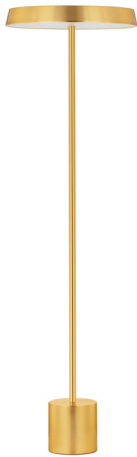

NOVA LUCE

PRODUCT DATASHEET

Version: 001

PRODUCT PHOTOGRAPH

TECHNICAL DRAWING

GENERAL INFORMATION

Product Code	9223420
Collection	Decorative
Product Category	Floor
Product Family	Vetro
Mounting Location	N/A
Application Environment	Indoor
Specifications	

DIMENSION & WEIGHT

LxWxH (cm)	D: 40 H: 136
Cut out (cm)	N/A
Weight (Kgr)	Shade 2,3 Base-5,5

MATERIAL & COLOR

Product Color	Gold & Black
Body Material	Aluminium & Acrylic

APPLICATION & MOUNTING

Ambient Working Temp.	Max 45 oC
Type of Protection	IP20
Dimmable	No
Type of Dimming	N/A
Mounting type	N/A
Mounting Depth (cm)	N/A
Led Module Replaceable	No
Light Source	LED

Power (Nominal)	33 W
Input voltage (Nominal)	220-240Vac
Mains Frequency	50/60Hz

PHOTOMETRICAL DATA

Luminous Flux	2666 lm
Color Temperature	3000K
Light Color (Designation)	Warm White

WARRANTY

Warranty	3 Years
----------	----------------