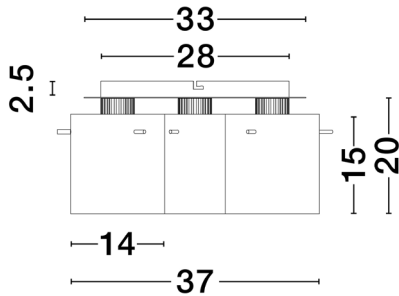

TECHNICAL DRAWING

GENERAL INFORMATION

Product Code	9236203
Collection	Decorative
Product Category	Ceiling
Product Family	Mirbi
Mounting Location	Ceiling
Application Environment	Indoor
Specifications	

DIMENSION & WEIGHT

LxWxH (cm)	D: 33 H: 15
Cut out (cm)	N/A
Weight (Kgr)	2.5

MATERIAL & COLOR

Product Color	Black & Smoky
Body Material	Steel & Glass

APPLICATION & MOUNTING

Ambient Working Temp.	Max 45 oC
Type of Protection	IP20
Dimmable	Depend On Lamp
Type of Dimming	Depend On Lamp
Mounting type	Surface
Mounting Depth (cm)	N/A
Led Module Replaceable	Yes
Light Source	LED E27

NOVA LUCE S.A

Schimatari Viotias
32009, Greece

+30 22620 58 121
+30 22620 56 743

info@novaluce.com
www.novaluce.com