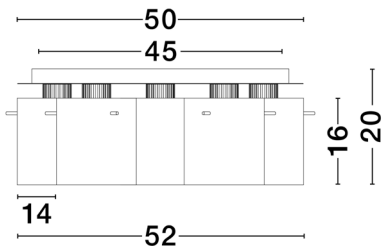

GENERAL INFORMATION

Product Code	9236204
Collection	Decorative
Product Category	Ceiling
Product Family	Mirbi
Mounting Location	Ceiling
Application Environment	Indoor
Specifications	

DIMENSION & WEIGHT

LxWxH (cm)	D: 50 H: 16
Cut out (cm)	N/A
Weight (Kgr)	4.8

MATERIAL & COLOR

Product Color	Black & Smoky
Body Material	Steel & Glass

APPLICATION & MOUNTING

Ambient Working Temp.	Max 45 oC
Type of Protection	IP20
Dimmable	Depend On Lamp
Type of Dimming	Depend On Lamp
Mounting type	Surface
Mounting Depth (cm)	N/A
Led Module Replaceable	Yes
Light Source	LED E27

NOVA LUCE S.A

Schimatari Viotias
32009, Greece

+30 22620 58 121
+30 22620 56 743

info@novaluce.com
www.novaluce.com