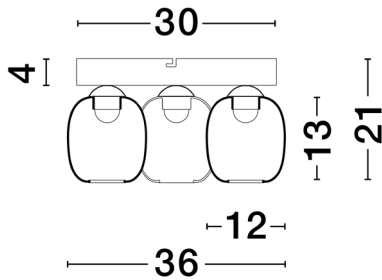

NOVA LUCE

PRODUCT DATASHEET

Version: 001

PRODUCT PHOTOGRAPH

TECHNICAL DRAWING

GENERAL INFORMATION

Product Code	9236209
Collection	Decorative
Product Category	Ceiling
Product Family	Kita
Mounting Location	Ceiling
Application Environment	Indoor
Specifications	

DIMENSION & WEIGHT

LxWxH (cm)	D: 30 H: 21
Cut out (cm)	N/A
Weight (Kgr)	1.6

MATERIAL & COLOR

Product Color	Black & Smoky
Body Material	Metal & Glass

APPLICATION & MOUNTING

Ambient Working Temp.	Max 45 oC
Type of Protection	IP20
Dimmable	Yes
Type of Dimming	Triac
Mounting type	Surface
Mounting Depth (cm)	N/A
Led Module Replaceable	No
Light Source	LED

Power (Nominal)	16 W
Input voltage (Nominal)	220-240Vac
Mains Frequency	50/60Hz

PHOTOMETRICAL DATA

Luminous Flux	1469 lm
Color Temperature	3000K
Light Color (Designation)	Warm White

WARRANTY

Warranty	3 Years
----------	----------------