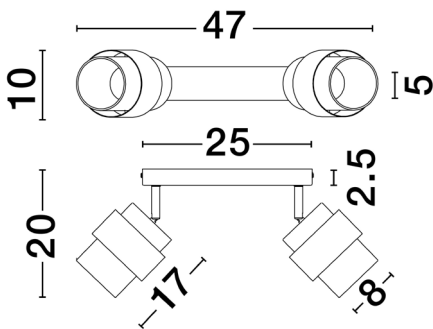

NOVA LUCE

PRODUCT DATASHEET

Version: 001

PRODUCT PHOTOGRAPH

GENERAL INFORMATION

Product Code	9236387
Collection	Decorative
Product Category	Ceiling
Product Family	Sianna
Mounting Location	Ceiling
Application Environment	Indoor
Specifications	

DIMENSION & WEIGHT

LxWxH (cm)	L: 47 W: 17 H: 20
Cut out (cm)	N/A
Weight (Kgr)	1.4

TECHNICAL DRAWING

MATERIAL & COLOR

Product Color	Black & Gold & Smoky
Body Material	Metal & Glass

APPLICATION & MOUNTING

Ambient Working Temp.	Max 45 oC
Type of Protection	IP20
Dimmable	Depend On Lamp
Type of Dimming	Depend On Lamp
Mounting type	Surface
Mounting Depth (cm)	N/A
Led Module Replaceable	Yes
Light Source	LED E27

Power (Nominal)	2X12 W
Input voltage (Nominal)	220-240Vac
Mains Frequency	50/60Hz

PHOTOMETRICAL DATA

Luminous Flux	Depend On Lamp
Color Temperature	Depend On Lamp
Light Color (Designation)	Warm White

WARRANTY