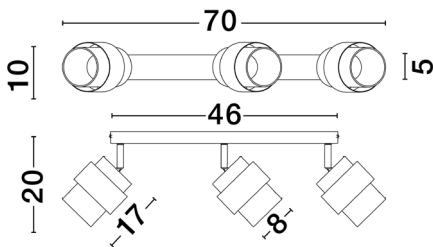

TECHNICAL DRAWING

GENERAL INFORMATION

Product Code	9236388
Collection	Decorative
Product Category	Ceiling
Product Family	Sianna
Mounting Location	Ceiling
Application Environment	Indoor
Specifications	

DIMENSION & WEIGHT

LxWxH (cm)	L: 70 W: 17 H: 20
Cut out (cm)	N/A
Weight (Kgr)	1.8

MATERIAL & COLOR

Product Color	Black & Gold & Smoky
Body Material	Metal & Glass

APPLICATION & MOUNTING

Ambient Working Temp.	Max 45 oC
Type of Protection	IP20
Dimmable	Depend On Lamp
Type of Dimming	Depend On Lamp
Mounting type	Surface
Mounting Depth (cm)	N/A
Led Module Replaceable	Yes
Light Source	LED E27

NOVA LUCE S.A

Schimatari Viotias
32009, Greece

+30 22620 58 121
+30 22620 56 743

info@novaluce.com
www.novaluce.com