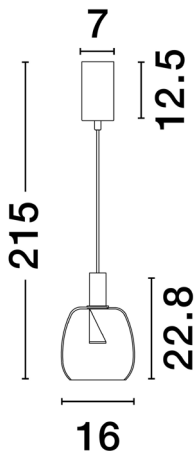

NOVA LUCE

PRODUCT DATASHEET

Version: 001

PRODUCT PHOTOGRAPH

TECHNICAL DRAWING

GENERAL INFORMATION

Product Code	9236390
Collection	Decorative
Product Category	Suspension
Product Family	Imatia
Mounting Location	Ceiling
Application Environment	Indoor
Specifications	

DIMENSION & WEIGHT

LxWxH (cm)	D: 16 H: 215
Cut out (cm)	N/A
Weight (Kgr)	1.0

MATERIAL & COLOR

Product Color	Brass Gold & Smoky
Body Material	Metal & Glass

APPLICATION & MOUNTING

Ambient Working Temp.	Max 45 oC
Type of Protection	IP20
Dimmable	No
Type of Dimming	N/A
Mounting type	Surface
Mounting Depth (cm)	N/A
Led Module Replaceable	No
Light Source	LED

Power (Nominal)	7 W
Input voltage (Nominal)	220-240Vac
Mains Frequency	50/60Hz

PHOTOMETRICAL DATA

Luminous Flux	192 lm
Color Temperature	3000K
Light Color (Designation)	Warm White

WARRANTY

Warranty	3 Years
----------	----------------