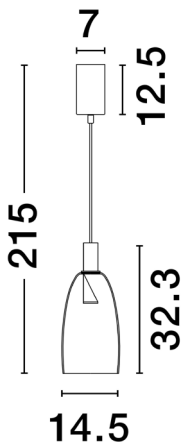

NOVA LUCE

PRODUCT DATASHEET

Version: 001

PRODUCT PHOTOGRAPH

TECHNICAL DRAWING

GENERAL INFORMATION

Product Code	9236392
Collection	Decorative
Product Category	Suspension
Product Family	Imatia
Mounting Location	Ceiling
Application Environment	Indoor
Specifications	

DIMENSION & WEIGHT

LxWxH (cm)	D: 14.2 H: 215
Cut out (cm)	N/A
Weight (Kgr)	1.1

MATERIAL & COLOR

Product Color	Brass Gold & Smoky
Body Material	Metal & Glass

APPLICATION & MOUNTING

Ambient Working Temp.	Max 45 oC
Type of Protection	IP20
Dimmable	No
Type of Dimming	N/A
Mounting type	Surface
Mounting Depth (cm)	N/A
Led Module Replaceable	No
Light Source	LED

Power (Nominal)	7 W
Input voltage (Nominal)	220-240Vac
Mains Frequency	50/60Hz

PHOTOMETRICAL DATA

Luminous Flux	192 lm
Color Temperature	3000K
Light Color (Designation)	Warm White

WARRANTY

Warranty	3 Years
----------	----------------