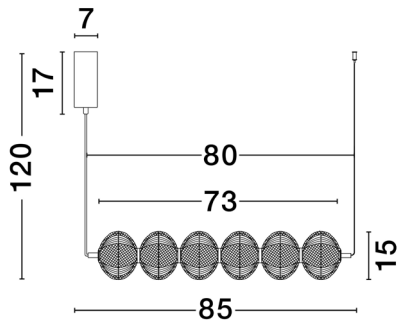

NOVA LUCE

PRODUCT DATASHEET

Version: 001

PRODUCT PHOTOGRAPH

TECHNICAL DRAWING

GENERAL INFORMATION

Product Code	9236394
Collection	Decorative
Product Category	Suspension
Product Family	Klelia
Mounting Location	Ceiling
Application Environment	Indoor
Specifications	

DIMENSION & WEIGHT

LxWxH (cm)	L: 80 W: 15 H: 120
Cut out (cm)	N/A
Weight (Kgr)	2.6

MATERIAL & COLOR

Product Color	Brass Gold
Body Material	Metal & Acrylic

APPLICATION & MOUNTING

Ambient Working Temp.	Max 45 oC
Type of Protection	IP20
Dimmable	Yes
Type of Dimming	Triac
Mounting type	Surface
Mounting Depth (cm)	N/A
Led Module Replaceable	No
Light Source	LED

Power (Nominal)	34 W
Input voltage (Nominal)	220-240Vac
Mains Frequency	50/60Hz

PHOTOMETRICAL DATA

Luminous Flux	2911 lm
Color Temperature	3000K
Light Color (Designation)	Warm White

WARRANTY

Warranty	3 Years
----------	----------------