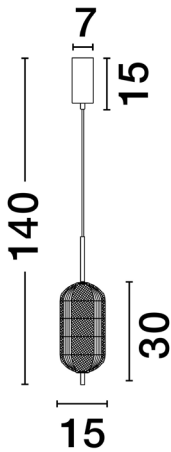

NOVA LUCE

PRODUCT DATASHEET

Version: 001

PRODUCT PHOTOGRAPH

TECHNICAL DRAWING

GENERAL INFORMATION

Product Code	9236395
Collection	Decorative
Product Category	Suspension
Product Family	Klelia
Mounting Location	Ceiling
Application Environment	Indoor
Specifications	

DIMENSION & WEIGHT

LxWxH (cm)	D: 15 H: 140
Cut out (cm)	N/A
Weight (Kgr)	1.3

MATERIAL & COLOR

Product Color	Brass Gold
Body Material	Metal & Acrylic

APPLICATION & MOUNTING

Ambient Working Temp.	Max 45 oC
Type of Protection	IP20
Dimmable	Yes
Type of Dimming	Triac
Mounting type	Surface
Mounting Depth (cm)	N/A
Led Module Replaceable	No
Light Source	LED

Power (Nominal)	17 W
Input voltage (Nominal)	220-240Vac
Mains Frequency	50/60Hz

PHOTOMETRICAL DATA

Luminous Flux	1451 lm
Color Temperature	3000K
Light Color (Designation)	Warm White

WARRANTY

Warranty	3 Years
----------	----------------