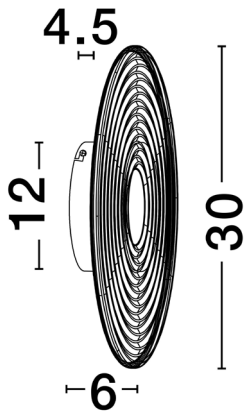

TECHNICAL DRAWING

GENERAL INFORMATION

Product Code	9236398
Collection	Decorative
Product Category	Wall
Product Family	Nous
Mounting Location	Wall
Application Environment	Indoor
Specifications	

DIMENSION & WEIGHT

LxWxH (cm)	D: 30 W: 6 H: 30
Cut out (cm)	N/A
Weight (Kgr)	1.5

MATERIAL & COLOR

Product Color	Brass Gold & Amber
Body Material	Metal & Glass

APPLICATION & MOUNTING

Ambient Working Temp.	Max 45 oC
Type of Protection	IP20
Dimmable	No
Type of Dimming	N/A
Mounting type	Surface
Mounting Depth (cm)	N/A
Led Module Replaceable	No
Light Source	LED

NOVA LUCE S.A

Schimatari Viotias
32009, Greece

+30 22620 58 121
+30 22620 56 743

info@novaluce.com
www.novaluce.com