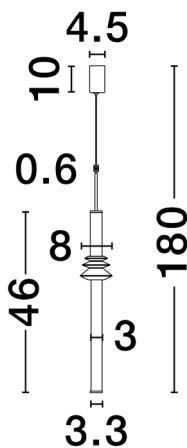

NOVA LUCE

PRODUCT DATASHEET

Version: 001

PRODUCT PHOTOGRAPH

TECHNICAL DRAWING

GENERAL INFORMATION

Product Code	9236402
Collection	Decorative
Product Category	Suspension
Product Family	Atmosfera
Mounting Location	Ceiling
Application Environment	Indoor
Specifications	

DIMENSION & WEIGHT

LxWxH (cm)	D: 8 H: 180
Cut out (cm)	N/A
Weight (Kgr)	0.8

MATERIAL & COLOR

Product Color	Black
Body Material	Aluminium & Ceramic & Acrylic

APPLICATION & MOUNTING

Ambient Working Temp.	Max 45 oC
Type of Protection	IP20
Dimmable	Yes
Type of Dimming	Triac
Mounting type	Surface
Mounting Depth (cm)	N/A
Led Module Replaceable	No
Light Source	LED

Power (Nominal)	7 W
Input voltage (Nominal)	220-240Vac
Mains Frequency	50/60Hz

PHOTOMETRICAL DATA

Luminous Flux	465 lm
Color Temperature	3000K
Light Color (Designation)	Warm White

WARRANTY

Warranty	3 Years
----------	----------------