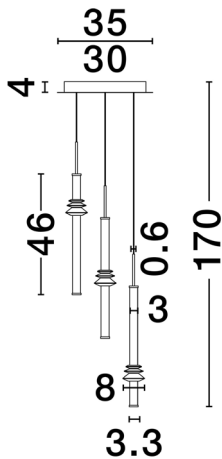

NOVA LUCE

PRODUCT DATASHEET

Version: 001

PRODUCT PHOTOGRAPH

TECHNICAL DRAWING

GENERAL INFORMATION

Product Code	9236406
Collection	Decorative
Product Category	Suspension
Product Family	Atmosfera
Mounting Location	Ceiling
Application Environment	Indoor
Specifications	

DIMENSION & WEIGHT

LxWxH (cm)	D: 35 H: 170
Cut out (cm)	N/A
Weight (Kgr)	3.5

MATERIAL & COLOR

Product Color	Black
Body Material	Aluminium & Ceramic & Acrylic

APPLICATION & MOUNTING

Ambient Working Temp.	Max 45 oC
Type of Protection	IP20
Dimmable	Yes
Type of Dimming	Triac
Mounting type	Surface
Mounting Depth (cm)	N/A
Led Module Replaceable	No
Light Source	LED

Power (Nominal)	18 W
Input voltage (Nominal)	220-240Vac
Mains Frequency	50/60Hz

PHOTOMETRICAL DATA

Luminous Flux	1346 lm
Color Temperature	3000K
Light Color (Designation)	Warm White

WARRANTY

Warranty	3 Years
----------	----------------