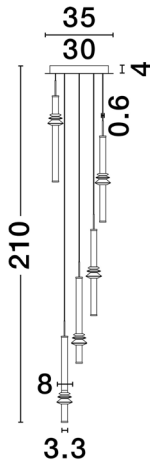

NOVA LUCE

PRODUCT DATASHEET

Version: 001

PRODUCT PHOTOGRAPH

TECHNICAL DRAWING

GENERAL INFORMATION

| | |
|-------------------------|------------|
| Product Code | 9236407 |
| Collection | Decorative |
| Product Category | Suspension |
| Product Family | Atmosfera |
| Mounting Location | Ceiling |
| Application Environment | Indoor |
| Specifications | |

DIMENSION & WEIGHT

| | |
|--------------|--------------|
| LxWxH (cm) | D: 35 H: 210 |
| Cut out (cm) | N/A |
| Weight (Kgr) | 3.8 |

MATERIAL & COLOR

| | |
|---------------|-------------------------------|
| Product Color | Black |
| Body Material | Aluminium & Ceramic & Acrylic |

| | |
|-------------------------|-------------------|
| Power (Nominal) | 32 W |
| Input voltage (Nominal) | 220-240Vac |
| Mains Frequency | 50/60Hz |

PHOTOMETRICAL DATA

| | |
|---------------------------|-------------------|
| Luminous Flux | 2306 lm |
| Color Temperature | 3000K |
| Light Color (Designation) | Warm White |