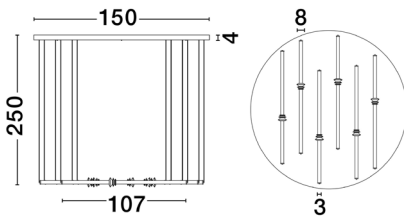

NOVA LUCE

PRODUCT DATASHEET

Version: 001

PRODUCT PHOTOGRAPH

TECHNICAL DRAWING

GENERAL INFORMATION

Product Code	9236408
Collection	Decorative
Product Category	Suspension
Product Family	Atmosfera
Mounting Location	Ceiling
Application Environment	Indoor
Specifications	

DIMENSION & WEIGHT

LxWxH (cm)	D: 149 H: 250
Cut out (cm)	N/A
Weight (Kgr)	Base 26 Suspension 6

MATERIAL & COLOR

Product Color	Black
Body Material	Aluminium & Ceramic & Acrylic

APPLICATION & MOUNTING

Ambient Working Temp.	Max 45 oC
Type of Protection	IP20
Dimmable	Yes
Type of Dimming	Triac
Mounting type	Surface
Mounting Depth (cm)	N/A
Led Module Replaceable	No
Light Source	LED