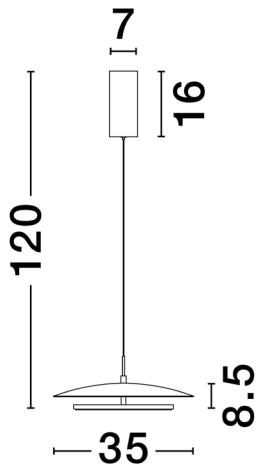

NOVA LUCE

PRODUCT DATASHEET

Version: 001

PRODUCT PHOTOGRAPH

TECHNICAL DRAWING

GENERAL INFORMATION

Product Code	9236409
Collection	Decorative
Product Category	Suspension
Product Family	Atmosfera
Mounting Location	Ceiling
Application Environment	Indoor
Specifications	

DIMENSION & WEIGHT

LxWxH (cm)	L: 120 W: 43 H: 250
Cut out (cm)	N/A
Weight (Kgr)	9.0

MATERIAL & COLOR

Product Color	Black
Body Material	Aluminium & Ceramic & Acrylic

APPLICATION & MOUNTING

Ambient Working Temp.	Max 45 oC
Type of Protection	IP20
Dimmable	Yes
Type of Dimming	Triac
Mounting type	Surface
Mounting Depth (cm)	N/A
Led Module Replaceable	No
Light Source	LED

Power (Nominal)	36 W
Input voltage (Nominal)	220-240Vac
Mains Frequency	50/60Hz

PHOTOMETRICAL DATA

Luminous Flux	2811 lm
Color Temperature	3000K
Light Color (Designation)	Warm White

WARRANTY

Warranty	3 Years
----------	----------------