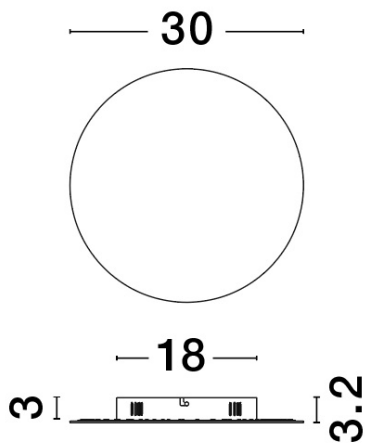

NOVA LUCE

PRODUCT DATASHEET

Version: 001

PRODUCT PHOTOGRAPH

GENERAL INFORMATION

Product Code	9248151
Collection	Decorative
Product Category	Wall
Product Family	Cyrle
Mounting Location	Wall
Application Environment	Indoor

DIMENSION & WEIGHT

LxWxH (cm)	L: 30 W: 3,2 H: 30
Cut out (cm)	N/A
Weight (Kgr)	0.5

MATERIAL & COLOR

Product Color	Sandy Black
Body Material	Aluminium & Acrylic

TECHNICAL DRAWING

APPLICATION & MOUNTING

Ambient Working Temp.	Max 45 oC
Type of Protection	IP20
Dimmable	No
Type of Dimming (Optional)	N/A
Mounting type	Wall
Mounting Depth (cm)	N/A
Led Module Replaceable	No
Light Source	LED

Power (Nominal)	22,5W
Input voltage (Nominal)	220-240Vac
Mains Frequency	50/60Hz

PHOTOMETRICAL DATA

Luminous Flux	2300 lm
Color Temperature	3000K
Light Color (Designation)	Warm White

WARRANTY

Warranty	3 Years
----------	----------------