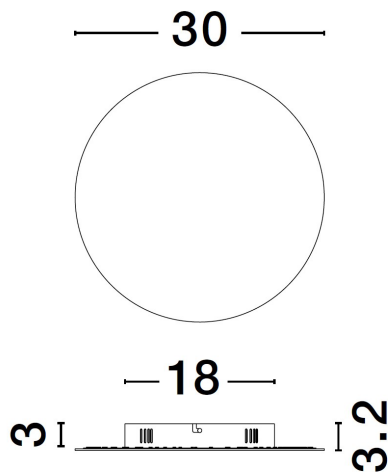

TECHNICAL DRAWING

APPLICATION & MOUNTING

Ambient Working Temp.	Max 45 oC
Type of Protection	IP20
Dimmable	No
Type of Dimming (Optional)	N/A
Mounting type	Wall
Mounting Depth (cm)	N/A
Led Module Replaceable	No
Light Source	LED

NOVA LUCE S.A

Schimatari Viotias
32009, Greece

+30 22620 58 121
+30 22620 56 743

info@novaluce.com
www.novaluce.com