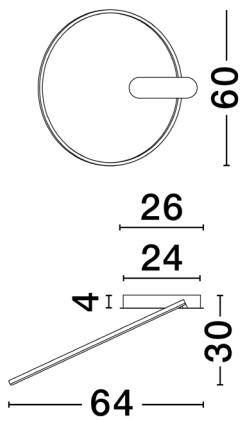

NOVA LUCE

PRODUCT DATASHEET

Version: 001

PRODUCT PHOTOGRAPH

TECHNICAL DRAWING

GENERAL INFORMATION

Product Code	9248174
Collection	Decorative
Product Category	Ceiling
Product Family	Kiklos
Mounting Location	Ceiling
Application Environment	Indoor
Specifications	

DIMENSION & WEIGHT

LxWxH (cm)	D: 64 W: 60 H: 30
Cut out (cm)	N/A
Weight (Kgr)	1.2

MATERIAL & COLOR

Product Color	Black
Body Material	Steel & Aluminium & Silicone

APPLICATION & MOUNTING

Ambient Working Temp.	Max 45 oC
Type of Protection	IP20
Dimmable	Yes
Type of Dimming	Triac
Mounting type	Surface
Mounting Depth (cm)	N/A
Led Module Replaceable	No
Light Source	LED

Power (Nominal)	30 W
Input voltage (Nominal)	220-240Vac
Mains Frequency	50/60Hz

PHOTOMETRICAL DATA

Luminous Flux	1250 lm
Color Temperature	3000K
Light Color (Designation)	Warm White

WARRANTY

Warranty	3 Years
----------	----------------