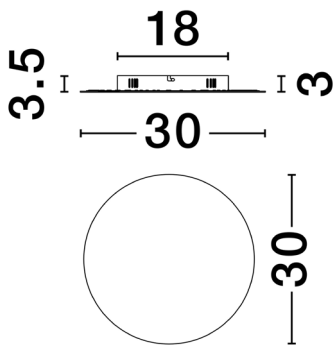

TECHNICAL DRAWING

GENERAL INFORMATION

Product Code	9248176
Collection	Decorative
Product Category	Wall
Product Family	Cyrle
Mounting Location	Wall
Application Environment	Indoor
Specifications	

DIMENSION & WEIGHT

LxWxH (cm)	D: 30 H: 3.5
Cut out (cm)	N/A
Weight (Kgr)	1.6

MATERIAL & COLOR

Product Color	Brushed Coffee
Body Material	Steel & Acrylic

APPLICATION & MOUNTING

Ambient Working Temp.	Max 45 oC
Type of Protection	IP20
Dimmable	No
Type of Dimming	N/A
Mounting type	Surface
Mounting Depth (cm)	N/A
Led Module Replaceable	No
Light Source	LED

NOVA LUCE S.A

Schimatari Viotias
32009, Greece

+30 22620 58 121
+30 22620 56 743

info@novaluce.com
www.novaluce.com