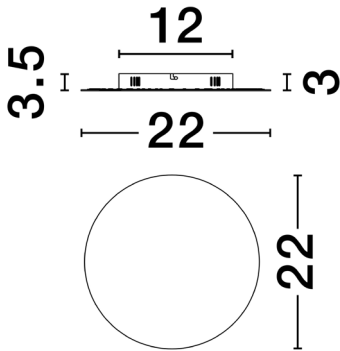

NOVA LUCE

PRODUCT DATASHEET

Version: 001

PRODUCT PHOTOGRAPH

TECHNICAL DRAWING

GENERAL INFORMATION

Product Code	9248177
Collection	Decorative
Product Category	Wall
Product Family	Cyrle
Mounting Location	Wall
Application Environment	Indoor
Specifications	

DIMENSION & WEIGHT

LxWxH (cm)	D: 22 H: 3.5
Cut out (cm)	N/A
Weight (Kgr)	0.9

MATERIAL & COLOR

Product Color	Brushed Coffee
Body Material	Steel & Acrylic

APPLICATION & MOUNTING

Ambient Working Temp.	Max 45 oC
Type of Protection	IP20
Dimmable	No
Type of Dimming	N/A
Mounting type	Surface
Mounting Depth (cm)	N/A
Led Module Replaceable	No
Light Source	LED

Power (Nominal)	12 W
Input voltage (Nominal)	220-240Vac
Mains Frequency	50/60Hz

PHOTOMETRICAL DATA

Luminous Flux	1085 lm
Color Temperature	3000K
Light Color (Designation)	Warm White

WARRANTY

Warranty	3 Years
----------	----------------