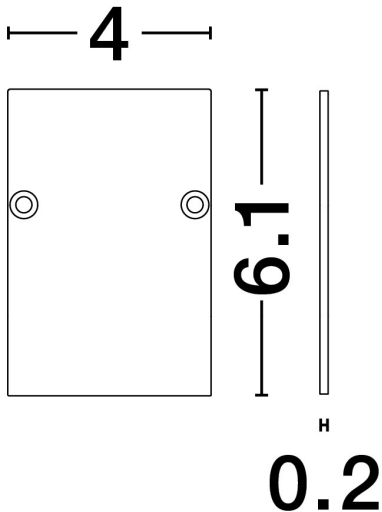

NOVA LUCE

PRODUCT DATASHEET

Version: 001

PRODUCT PHOTOGRAPH

GENERAL INFORMATION

Product Code	9252012
Product Category	Low Voltage Tracks
Product Family	Buxton Magnetic
Mounting Location	N/A
Application Environment	Indoor

DIMENSION & WEIGHT

LxWxH (cm)	L: 6,1 W: 4 H: 0,2
Cut out (cm)	0
Weight (Kgr)	0.073

TECHNICAL DRAWING

MATERIAL & COLOR

Product Color	Black
Body Material	Aluminium
Cover Material	N/A

APPLICATION & MOUNTING

Ambient Working Temp.	45 C
Type of Protection	IP20
Protection Class IK	N/A
Dimmable	N/A
Type of Dimming (Optional)	N/A
Mounting type	N/A
Mounting Depth (cm)	N/A
Led Module Replaceable	N/A
Light Source	N/A
Adjustable	No