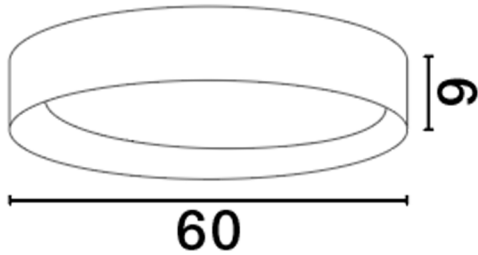

NOVA LUCE

PRODUCT DATASHEET

Version: 001

PRODUCT PHOTOGRAPH

TECHNICAL DRAWING

GENERAL INFORMATION

Product Code	9345528
Collection	Decorative
Product Category	Ceiling
Product Family	Stake
Mounting Location	Ceiling
Application Environment	Indoor

DIMENSION & WEIGHT

LxWxH (cm)	D: 60 H: 9
Cut out (cm)	N/A
Weight (Kgr)	3.6

MATERIAL & COLOR

Product Color	Sandy White
Body Material	Aluminium & Wood & Acrylic

APPLICATION & MOUNTING

Ambient Working Temp.	Max 45 oC
Type of Protection	IP20
Dimmable	Yes
Type of Dimming (Optional)	Triac
Mounting type	Ceiling
Mounting Depth (cm)	N/A
Led Module Replaceable	No
Light Source	LED