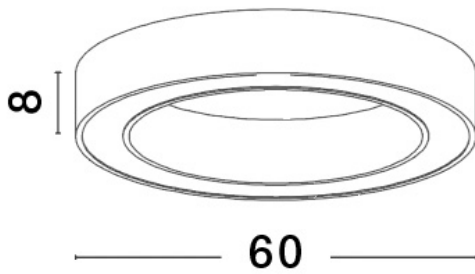

NOVA LUCE

PRODUCT DATASHEET

Version: 001

PRODUCT PHOTOGRAPH

TECHNICAL DRAWING

GENERAL INFORMATION

Product Code	9345632
Collection	Decorative
Product Category	Ceiling
Product Family	Morbido
Mounting Location	Ceiling
Application Environment	Indoor

DIMENSION & WEIGHT

LxWxH (cm)	D: 60 H: 8
Cut out (cm)	N/A
Weight (Kgr)	3.5

MATERIAL & COLOR

Product Color	Sandy White
Body Material	Aluminium & Acrylic

APPLICATION & MOUNTING

Ambient Working Temp.	Max 45 oC
Type of Protection	IP20
Dimmable	Yes
Type of Dimming (Optional)	Triac
Mounting type	Ceiling
Mounting Depth (cm)	N/A
Led Module Replaceable	No
Light Source	LED

Power (Nominal)	48W
Input voltage (Nominal)	220-240Vac
Mains Frequency	50/60Hz

PHOTOMETRICAL DATA

Luminous Flux	3730 lm
Color Temperature	2700-4000K
Light Color (Designation)	WW - NW

WARRANTY

Warranty	3 Years
----------	----------------