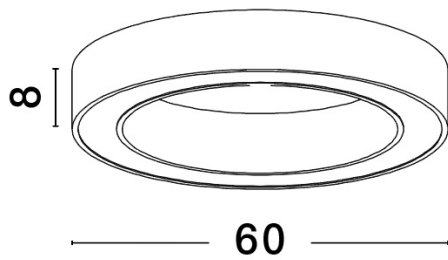

NOVA LUCE

PRODUCT DATASHEET

Version: 001

PRODUCT PHOTOGRAPH

GENERAL INFORMATION

Product Code	9345633
Collection	Decorative
Product Category	Ceiling
Product Family	Morbido
Mounting Location	Ceiling
Application Environment	Indoor

DIMENSION & WEIGHT

LxWxH (cm)	D: 60 H: 8
Cut out (cm)	N/A
Weight (Kgr)	3.5

MATERIAL & COLOR

Product Color	Sandy Black
Body Material	Aluminium & Acrylic

TECHNICAL DRAWING

APPLICATION & MOUNTING

Ambient Working Temp.	Max 45 oC
Type of Protection	IP20
Dimmable	Yes
Type of Dimming (Optional)	Triac
Mounting type	Ceiling
Mounting Depth (cm)	N/A
Led Module Replaceable	No
Light Source	LED

Power (Nominal)	48W
Input voltage (Nominal)	220-240Vac
Mains Frequency	50/60Hz

PHOTOMETRICAL DATA

Luminous Flux	3730 lm
Color Temperature	2700-4000K
Light Color (Designation)	WW - NW

WARRANTY

Warranty	3 Years
----------	----------------