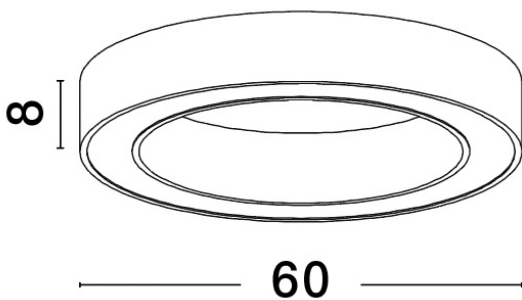

NOVA LUCE

PRODUCT DATASHEET

Version: 001

PRODUCT PHOTOGRAPH

GENERAL INFORMATION

Product Code	9345634
Collection	Decorative
Product Category	Ceiling
Product Family	Morbido
Mounting Location	Ceiling
Application Environment	Indoor

DIMENSION & WEIGHT

LxWxH (cm)	D: 60 H: 7
Cut out (cm)	N/A
Weight (Kgr)	3.5

MATERIAL & COLOR

Product Color	Brass Gold
Body Material	Aluminium & Acrylic

TECHNICAL DRAWING

APPLICATION & MOUNTING

Ambient Working Temp.	Max 45 oC
Type of Protection	IP20
Dimmable	Yes
Type of Dimming (Optional)	Triac
Mounting type	Ceiling
Mounting Depth (cm)	N/A
Led Module Replaceable	No
Light Source	LED

Power (Nominal)	48W
Input voltage (Nominal)	220-240Vac
Mains Frequency	50/60Hz

PHOTOMETRICAL DATA

Luminous Flux	3730 lm
Color Temperature	2700-4000K
Light Color (Designation)	WW - NW

WARRANTY

Warranty	3 Years
----------	----------------