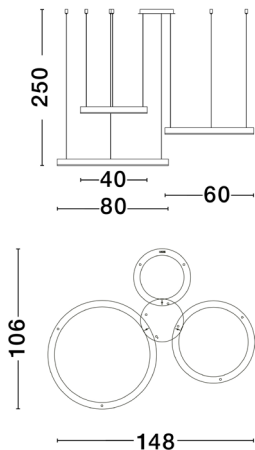

NOVA LUCE

PRODUCT DATASHEET

Version: 001

PRODUCT PHOTOGRAPH

TECHNICAL DRAWING

GENERAL INFORMATION

Product Code	9345652
Collection	Decorative
Product Category	Suspension
Product Family	Elowen
Mounting Location	Ceiling
Application Environment	Indoor
Specifications	

DIMENSION & WEIGHT

LxWxH (cm)	106 (D:40-60-80) H:250
Cut out (cm)	N/A
Weight (Kgr)	7.0

MATERIAL & COLOR

Product Color	Sandy Black
Body Material	Aluminium & Silicone

APPLICATION & MOUNTING

Ambient Working Temp.	Max 45 oC
Type of Protection	IP20
Dimmable	Yes
Type of Dimming	Triac
Mounting type	Surface
Mounting Depth (cm)	N/A
Led Module Replaceable	No
Light Source	LED

Power (Nominal)	181 W
Input voltage (Nominal)	220-240Vac
Mains Frequency	50/60Hz

PHOTOMETRICAL DATA

Luminous Flux	8891 lm
Color Temperature	3000K
Light Color (Designation)	Warm White

WARRANTY

Warranty	3 Years
----------	----------------