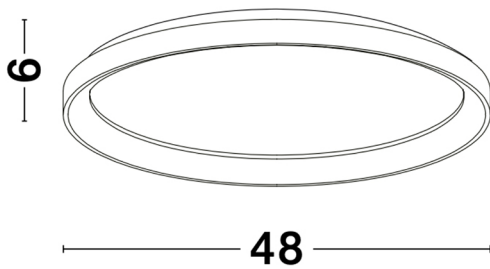

NOVA LUCE

PRODUCT DATASHEET

Version: 001

PRODUCT PHOTOGRAPH

TECHNICAL DRAWING

GENERAL INFORMATION

Product Code	9345683
Collection	Decorative
Product Category	Ceiling
Product Family	Pertino
Mounting Location	Ceiling
Application Environment	Indoor

DIMENSION & WEIGHT

LxWxH (cm)	D: 48 H: 6
Cut out (cm)	N/A
Weight (Kgr)	2.7

MATERIAL & COLOR

Product Color	Sandy Black
Body Material	Aluminium & Acrylic

APPLICATION & MOUNTING

Ambient Working Temp.	Max 45 oC
Type of Protection	IP20
Dimmable	Yes
Type of Dimming (Optional)	Triac
Mounting type	Ceiling
Mounting Depth (cm)	N/A
Led Module Replaceable	No
Light Source	LED