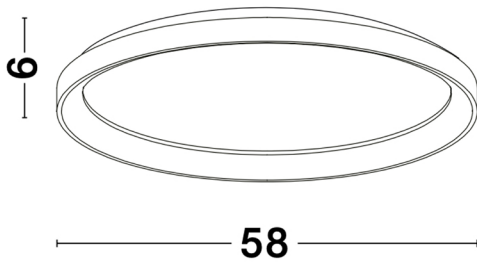

TECHNICAL DRAWING

GENERAL INFORMATION

Product Code	9345685
Collection	Decorative
Product Category	Ceiling
Product Family	Pertino
Mounting Location	Ceiling
Application Environment	Indoor

DIMENSION & WEIGHT

LxWxH (cm)	D: 58 H: 6
Cut out (cm)	N/A
Weight (Kgr)	3.5

MATERIAL & COLOR

Product Color	Sandy Black
Body Material	Aluminium & Acrylic

APPLICATION & MOUNTING

Ambient Working Temp.	Max 45 oC
Type of Protection	IP20
Dimmable	Yes
Type of Dimming (Optional)	Triac
Mounting type	Ceiling
Mounting Depth (cm)	N/A
Led Module Replaceable	No
Light Source	LED

NOVA LUCE S.A

Schimatari Viotias
32009, Greece

+30 22620 58 121
+30 22620 56 743

info@novaluce.com
www.novaluce.com