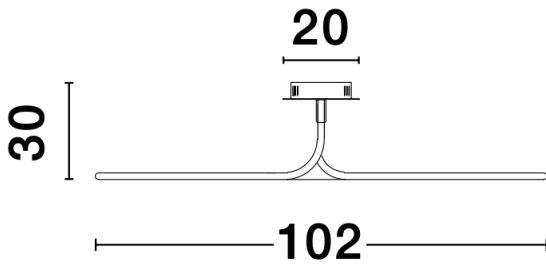

NOVA LUCE

PRODUCT DATASHEET

Version: 001

PRODUCT PHOTOGRAPH

TECHNICAL DRAWING

GENERAL INFORMATION

Product Code	9357085
Collection	Decorative
Product Category	Ceiling
Product Family	Fungo
Mounting Location	Ceiling
Application Environment	Indoor

DIMENSION & WEIGHT

LxWxH (cm)	D: 98 H: 26
Cut out (cm)	N/A
Weight (Kgr)	1.7

MATERIAL & COLOR

Product Color	Chrome
Body Material	Aluminium & Acrylic

APPLICATION & MOUNTING

Ambient Working Temp.	Max 45 oC
Type of Protection	IP20
Dimmable	Yes
Type of Dimming (Optional)	Triac
Mounting type	Ceiling
Mounting Depth (cm)	N/A
Led Module Replaceable	No
Light Source	LED

Power (Nominal)	47W
Input voltage (Nominal)	220-240Vac
Mains Frequency	50/60Hz

PHOTOMETRICAL DATA

Luminous Flux	2630 lm
Color Temperature	3000K
Light Color (Designation)	Warm White

WARRANTY

Warranty	3 Years
----------	----------------