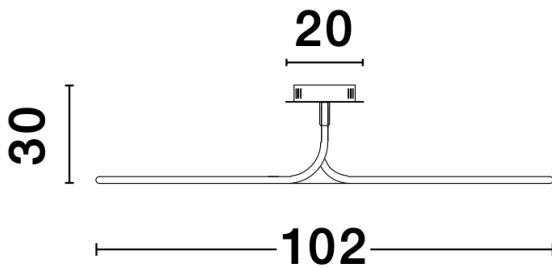

NOVA LUCE

PRODUCT DATASHEET

Version: 001

PRODUCT PHOTOGRAPH

GENERAL INFORMATION

Product Code	9357087
Collection	Decorative
Product Category	Ceiling
Product Family	Fungo
Mounting Location	Ceiling
Application Environment	Indoor

DIMENSION & WEIGHT

LxWxH (cm)	D: 98 H: 26
Cut out (cm)	N/A
Weight (Kgr)	1.7

MATERIAL & COLOR

Product Color	Sandy White
Body Material	Aluminium & Acrylic

TECHNICAL DRAWING

APPLICATION & MOUNTING

Ambient Working Temp.	Max 45 oC
Type of Protection	IP20
Dimmable	Yes
Type of Dimming (Optional)	Triac
Mounting type	Ceiling
Mounting Depth (cm)	N/A
Led Module Replaceable	No
Light Source	LED

Power (Nominal)	47W
Input voltage (Nominal)	220-240Vac
Mains Frequency	50/60Hz

PHOTOMETRICAL DATA

Luminous Flux	2630 lm
Color Temperature	3000K
Light Color (Designation)	Warm White

WARRANTY

Warranty	3 Years
----------	----------------