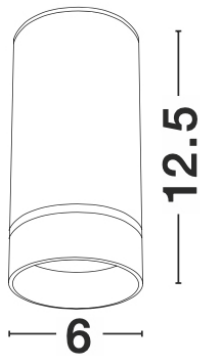

NOVA LUCE

PRODUCT DATASHEET

Version: 001

PRODUCT PHOTOGRAPH

GENERAL INFORMATION

Product Code	9387001
Product Category	Ceiling GU10
Product Family	Esca
Mounting Location	Ceiling
Application Environment	Indoor

DIMENSION & WEIGHT

LxWxH (cm)	D: 6 H: 12,5
Cut out (cm)	0
Weight (Kgr)	0.22

TECHNICAL DRAWING

MATERIAL & COLOR

Product Color	Black
Body Material	Aluminium
Cover Material	PMMA

APPLICATION & MOUNTING

Ambient Working Temp.	45 C
Type of Protection	IP20
Protection Class IK	N/A
Dimmable	N/A
Type of Dimming (Optional)	N/A
Mounting type	Surface
Mounting Depth (cm)	Ceiling
Led Module Replaceable	Yes
Light Source	LED GU10 / MR16
Adjustable	No

NOVA LUCE

PRODUCT DATASHEET

Version: 001

ELECTRICAL DATA

Power (Nominal)	max 10 W
Input voltage (Nominal)	N/A
Mains Frequency	50/60Hz
Output voltage	N/A
Output Current	N/A
Power Factor	N/A
Efficiency	N/A
SVM	N/A
Pst	N/A
Class	N/A